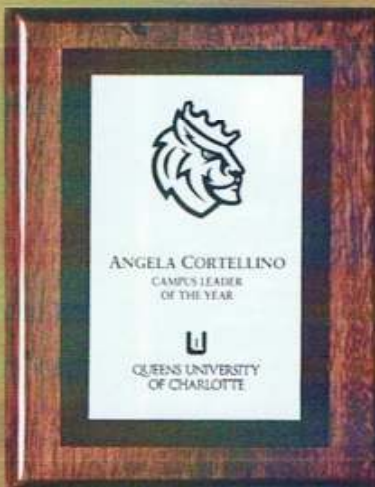

LMWP113

LMWP12

– Laser Metal Walnut Piano Finish –

Standard Sizes: 6x8, 7x9, 8x10, 9x12, 10.5x13 & 12x15

LMWP68

LMWP79

LMWP10